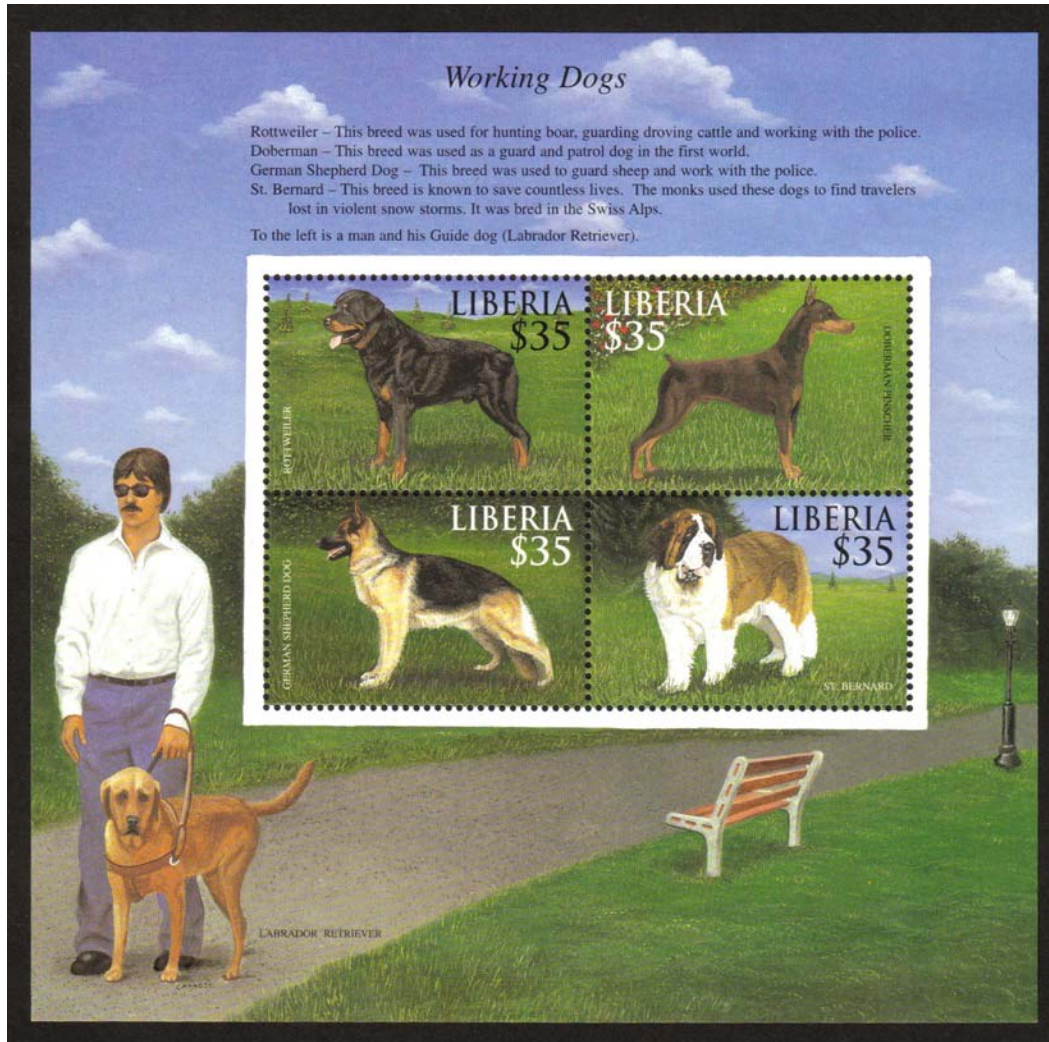

Ken Stuckey & Gunilla Stenberg Stuckey
Blindiana Stamps
Dalagatan 31, 2 tr
SE-113 23 Stockholm
Sweden
E-mail: ken.stuckey@bredband.net

Information Sheet #174b
May 10, 2001

In 2001 *Liberia* issued a sheet of four stamps for "Working Dogs". The stamps show a Rotweiler, Doberman Pinscher, German Shepherd and a St. Bernard. There is a description on the sheet of each dogs uses. To the bottom left is a blind man with his Labrador Retriever guide dog walking in a park. In addition to German Shepherds being used "guard sheep and work with the police" they are used a great deal as guide dogs for the blind.